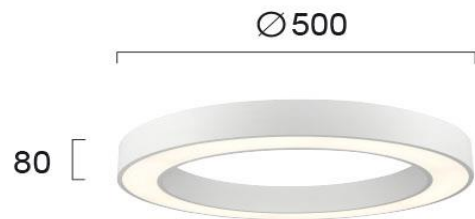

Product Datasheet

Code	4214100
Description	Ceiling Lamp Apollo
Family	APOLLO
Type	CEILING
Type of Lamp	LED MODULE
Watt	38W
Volt	220-240 VAC
Hertz	50-60 Hz
Class	I
IP	IP20
Environment	INDOOR
Color	SANDY WHITE
Material	ALUMINIUM
Length	D:500
Height	H:80
Width	
Kelvin	3000K
Lumen	2090 Lm
Beam Angle	BEAM ANGLE 120*
Dimmable	NON-DIMMABLE