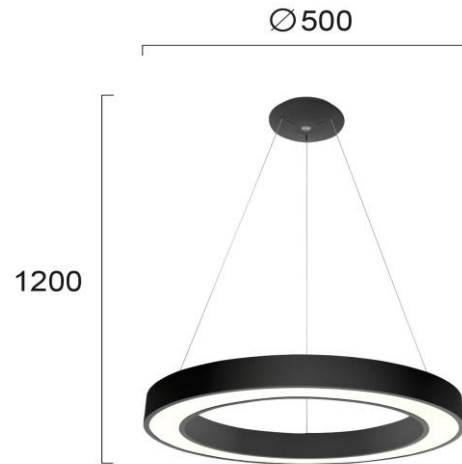

Product Datasheet

Code	4214001
Description	Pendant Apollo
Family	APOLLO
Type	PENDANT
Type of Lamp	LED MODULE
Watt	38W
Volt	220-240 VAC
Hertz	50-60 Hz
Class	I
IP	IP20
Environment	INDOOR
Color	SANDY BLACK
Material	ELECTROSTATIC PAINTED STEEL
Length	D:500
Height	H:1200
Width	
Kelvin	3000K
Lumen	2090 Lm
Beam Angle	BEAM ANGLE 120*
Dimmable	NON-DIMMABLE