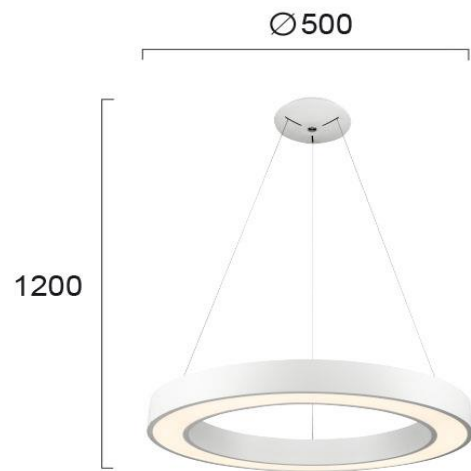

Product Datasheet

Code	4214000
Description	Pendant Apollo
Family	APOLLO
Type	PENDANT
Type of Lamp	LED MODULE
Watt	38W
Volt	220-240 VAC
Hertz	50-60 Hz
Class	I
IP	IP20
Environment	INDOOR
Color	SANDY WHITE
Material	ELECTROSTATIC PAINTED STEEL
Length	D:500
Height	H:1200
Width	
Kelvin	3000K
Lumen	2090 Lm
Beam Angle	BEAM ANGLE 120*
Dimmable	NON-DIMMABLE