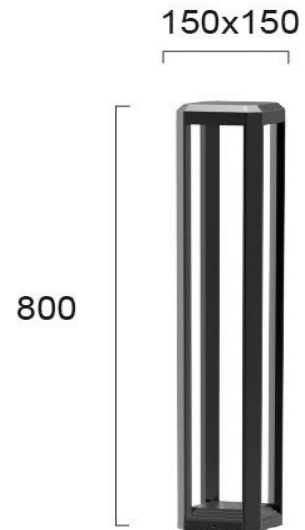

Product Datasheet

Code	4213100
Description	Outdoor Floor Lamp H:800 Bios
Family	BIOS
Type	FLOOR
Type of Lamp	LED MODULE
Watt	LED 13W
Volt	220-240V
Hertz	50-60 Hz
Class	
IP	IP65
Environment	OUTDOOR
Color	DARK GREY
Material	ALUMINIUM
Length	L:150
Height	H:800
Width	W:150
Kelvin	3000K
Lumen	600 Lm
Beam Angle	
Dimmable	NON