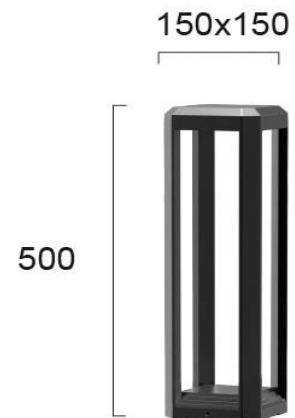

Product Datasheet

Code	4213000
Description	Outdoor Floor Lamp H:500 Bios
Family	BIOS
Type	FLOOR
Type of Lamp	LED MODULE
Watt	LED 13W
Volt	220-240V
Hertz	50-60 Hz
Class	
IP	IP65
Environment	Outdoor
Color	DARK GREY
Material	ALUMINIUM
Length	L:150
Height	H:500
Width	W:150
Kelvin	3000K
Lumen	600 Lm
Beam Angle	
Dimmable	NON