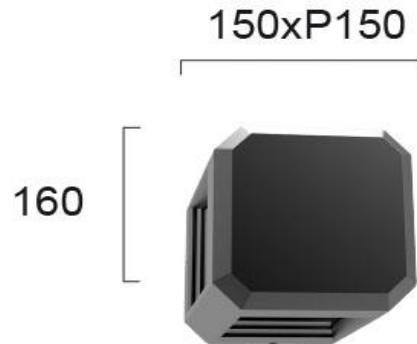

Product Datasheet

Code	4212900
Description	Wall Lamp Bios
Family	BIOS
Type	WALL LIGHTS
Type of Lamp	LED MODULE
Watt	LED 13W
Volt	220-240V
Hertz	50-60 Hz
Class	
IP	IP65
Environment	Outdoor
Color	DARK GREY
Material	ALUMINIUM
Length	L:150
Height	H:160
Width	P:150
Kelvin	3000K
Lumen	600 Lm
Beam Angle	
Dimmable	NON