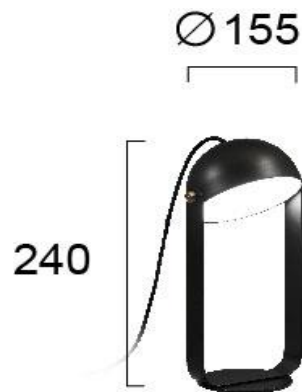

Product Datasheet

Code	4205701
Description	Table Lamp Black Hemi
Family	HEMI
Type	TABLE LAMPS
Type of Lamp	LED MODULE
Watt	6W
Volt	220-240V
Hertz	50-60 Hz
Class	
IP	IP20
Environment	INDOOR
Color	BLACK
Material	ELECTROSTATIC PAINTED STEEL
Length	D: 155
Height	H: 240
Width	
Kelvin	3000K
Lumen	540 Lm
Beam Angle	
Dimmable	NON