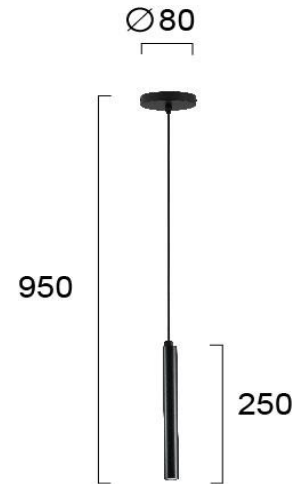

Product Datasheet

Code	3082800
Description	Pendant Duct
Family	DUCT
Type	PENDANT
Type of Lamp	LED MODULE
Watt	3W
Volt	220-240V
Hertz	50-60 Hz
Class	I
IP	IP20
Environment	INDOOR
Color	BLACK
Material	ELECTROSTATIC PAINTED STEEL
Length	D:80
Height	H:950
Width	
Kelvin	3000K
Lumen	270 Lm
Beam Angle	BEAM ANGLE 24*
Dimmable	NON