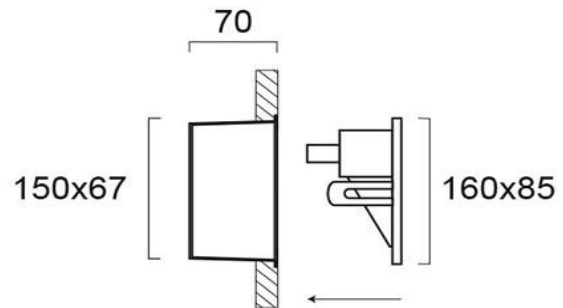

Product Datasheet

Code	4198900
Description	Wall Lamp L:160 Theta
Family	ALPHA
Type	WALL LIGHTS
Type of Lamp	LED MODULE
Watt	LED 4W
Volt	220-240V
Hertz	50-60 Hz
Class	
IP	IP65
Environment	OUTDOOR
Color	GREY
Material	ALUMINIUM
Length	W:160
Height	H:85
Width	
Kelvin	3000K
Lumen	180 Lm
Beam Angle	60*
Dimmable	NON