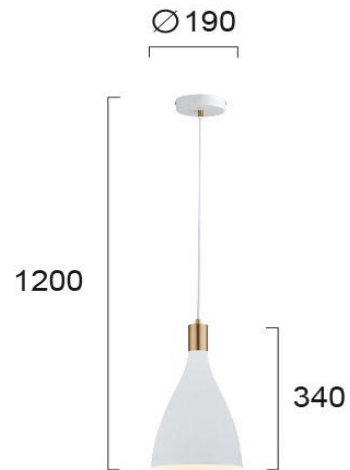

Product Datasheet

Code	4197300
Description	Pendant Lamp White D:190 Lamas
Family	LAMAS
Type	PENDANT
Type of Lamp	E27
Watt	MAX 60W
Volt	220-240V
Hertz	50-60 Hz
Class	
IP	IP20
Environment	INDOOR
Color	WHITE
Material	ELECTROSTATIC PAINTED STEEL
Length	D:190
Height	H:1200
Width	