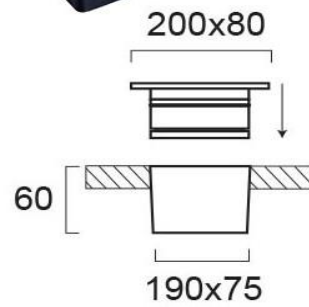

Product Datasheet

Code	4187100
Description	In-Ground Light L:200 Lotus
Family	LOTUS
Type	FLOOR
Type of Lamp	LED MODULE
Watt	LED 6W
Volt	100-240V
Hertz	50-60 Hz
Class	I
IP	IP67
Environment	OUTDOOR
Color	SILVER
Material	GLASS / ELECTROSTATIC PAINTED STEEL
Length	L:200
Height	H:60
Width	W:80
Kelvin	3200K
Lumen	660 Lm
Beam Angle	BEAM ANGLE 10*
Dimmable	NON