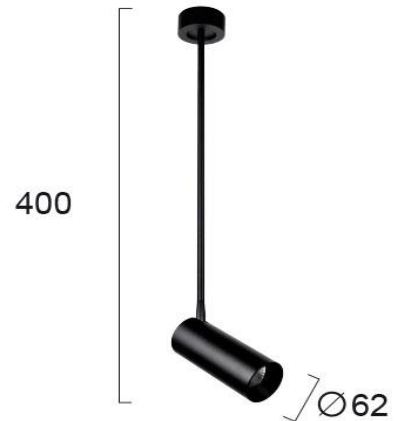

Product Datasheet

Code	4183901
Description	DownLight H:400 Black Reeds
Family	REEDS
Type	SPOTLIGHTS
Type of Lamp	GU10
Watt	MAX 50W
Volt	220-240V
Hertz	50-60 Hz
Class	I
IP	IP20
Environment	INDOOR
Color	BLACK
Material	ELECTROSTATIC PAINTED STEEL
Length	D:62
Height	H:400
Width	