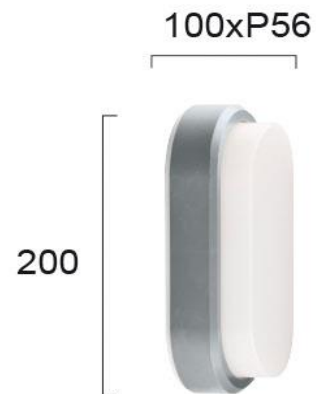

Product Datasheet

Code	4171600
Description	Outdoor PC Wall Lamp Silver Leros Plus
Family	LEROS PLUS
Type	WALL LIGHTS
Type of Lamp	LED MODULE
Watt	LED 7W
Volt	220-240 VAC
Hertz	50-60 Hz
Class	II
IP	IP54
Environment	OUTDOOR
Color	WHITE / GREY
Material	PC
Length	L:100
Height	H:200
Width	P:56
Kelvin	3000K
Lumen	500 Lm
Beam Angle	
Dimmable	NON-DIMMABLE