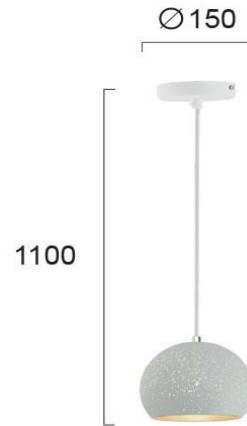

Product Datasheet

Code	4166801
Description	Pendant White D:150 Galaxy
Family	GALAXY
Type	PENDANT
Type of Lamp	E27
Watt	MAX 70W
Volt	220-240V
Hertz	50-60 Hz
Class	I
IP	IP20
Environment	INDOOR
Color	WHITE
Material	ELECTROSTATIC PAINTED STEEL
Length	D:150
Height	H:1100
Width	