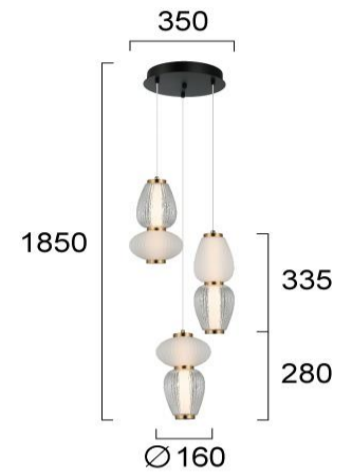

Product Datasheet

Code	4304100
Description	3/L Suspended Light Shiny
Family	SHINY
Type	PENDANT
Type of Lamp	LED module
Watt	23W
Volt	220-240 VAC
Hertz	50-60 Hz
Class	Class II
IP	IP20
Environment	Indoor
Color	WHITE / CLEAR/ BRONZE / BLACK
Material	GLASS / ACRYLIC / ELECTROSTATIC PAINTED STEEL
Length	D:350
Height	H:1850
Width	
Kelvin	3000K
Lumen	1244Lm
Beam Angle	CRI 85
Dimmable	Non-Dimmable