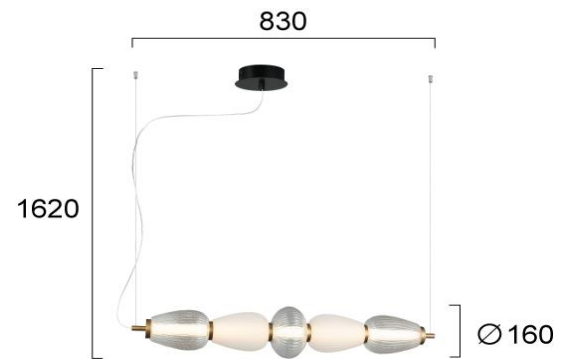

Product Datasheet

Code	4304000
Description	Pendant Bar Shiny
Family	SHINY
Type	PENDANT
Type of Lamp	LED module
Watt	23W
Volt	220-240 VAC
Hertz	50-60 Hz
Class	Class II
IP	IP20
Environment	Indoor
Color	WHITE / CLEAR / BRONZE / BLACK
Material	GLASS / ACRYLIC/ ELECTROSTATIC PAINTED STEEL
Length	L:830
Height	H:1620
Width	W:160
Kelvin	3000K
Lumen	1540 Lm
Beam Angle	CRI 85
Dimmable	Non-Dimmable