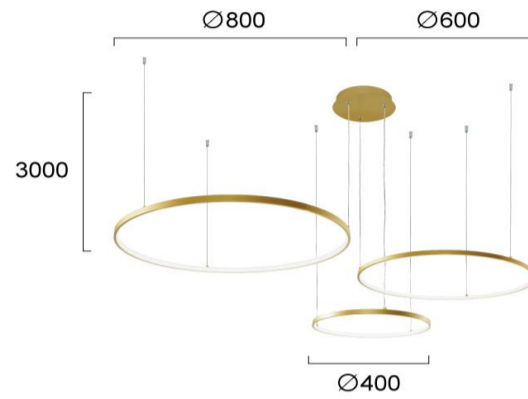

Product Datasheet

Code	4301101
Description	Suspended Light Gold Maximos
Family	MAXIMOS
Type	PENDANT
Type of Lamp	LED module
Watt	70W
Volt	220-240 VAC
Hertz	50-60 Hz
Class	Class I
IP	IP20
Environment	Indoor
Color	GOLD
Material	ALUMINIUM/ELECTROSTATIC PAINTED STEEL/SILICONE
Length	D:800&600&400
Height	H:3000
Width	
Kelvin	3000K / 4000K / 6000K
Lumen	2718 Lm
Beam Angle	Beam Angle 120* / CRI 83
Dimmable	Dimmable