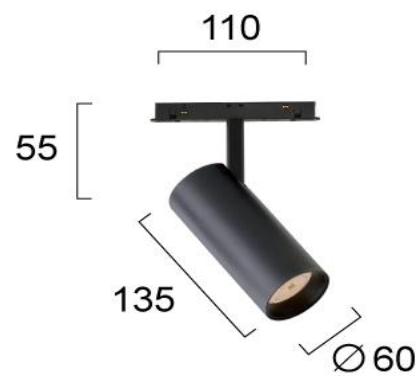

Product Datasheet

Code	4244100S
Description	Spot Track 20W Magnetic
Family	MAGNETIC
Type	SPOTLIGHTS
Type of Lamp	LED module
Watt	20W Nom
Volt	48 VDC
Hertz	---
Class	Class III
IP	IP20
Environment	Indoor
Color	BLACK
Material	ELECTROSTATIC PAINTED ALUMINIUM
Length	D:60
Height	H:55
Width	P:135
Kelvin	3000K
Lumen	1880 Lm
Beam Angle	Beam Angle 24* / CRI 92 / UGR<22
Dimmable	Non-Dimmable