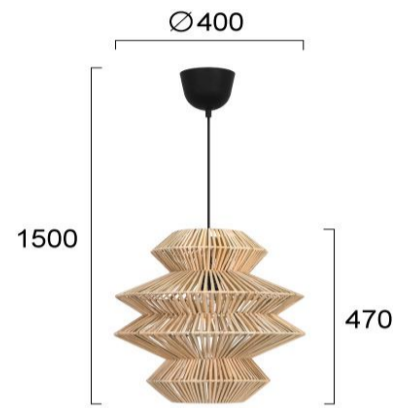

Product Datasheet

Code	4296400
Description	Pendant Light Double Bali
Family	BALI
Type	PENDANT
Type of Lamp	E27
Watt	1 x Max 40W
Volt	220-240 VAC
Hertz	50-60 Hz
Class	Class II
IP	IP20
Environment	Indoor
Color	NATURAL / BLACK
Material	RATTAN / PLASTIC
Length	D:400
Height	H:1500
Width	h:470