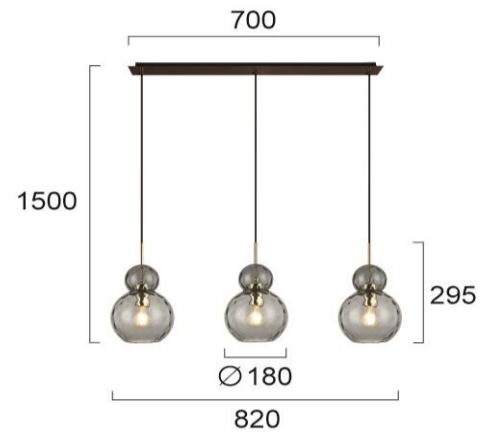

Product Datasheet

Code	4294600
Description	3/Lights Pendant Bar Firenze
Family	FIRENZE
Type	PENDANT
Type of Lamp	E27
Watt	3 x Max 40W
Volt	220-240V AC
Hertz	50-60 Hz
Class	Class II
IP	IP20
Environment	Indoor
Color	SMOKE / GOLD /BLACK
Material	GLASS / ELECTROSTATIC PAINTED STEEL
Length	L:820
Height	H:1500
Width	