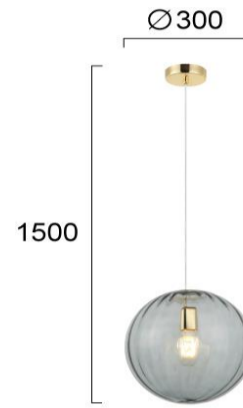

Product Datasheet

Code	4294301
Description	Pendant Lamp Smoke Diana
Family	DIANA
Type	PENDANT
Type of Lamp	E27
Watt	1 x Max 40W
Volt	220-240 VAC
Hertz	50-60 Hz
Class	Class II
IP	IP20
Environment	Indoor
Color	SMOKE / GOLD
Material	GLASS / ELECTROSTATIC PAINTED STEEL
Length	D:300
Height	H:1500
Width	