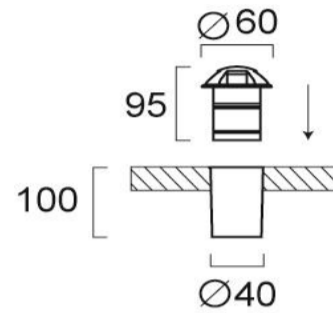

Product Datasheet

Code	4294000
Description	Ground Recessed Luminaire 4 Ways Rino
Family	RINO
Type	FLOOR
Type of Lamp	LED module
Watt	3W
Volt	12/24 VDC
Hertz	---
Class	Class III
IP	IP65/IP67
Environment	Outdoor
Color	SAND BLACK
Material	STAINLESS STEEL/ALUMINIUM
Length	D:60
Height	H:95
Width	
Kelvin	3000K
Lumen	34 Lm
Beam Angle	Beam Angle 60* / CRI 81
Dimmable	Non-Dimmable