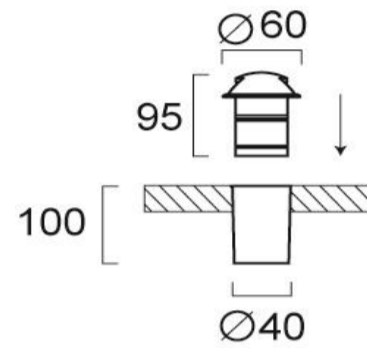

Product Datasheet

Code	4293900
Description	Ground Recessed Luminaire2 Ways Rino
Family	RINO
Type	FLOOR
Type of Lamp	LED module
Watt	3W
Volt	12/24 VDC
Hertz	---
Class	Class III
IP	IP65/IP67
Environment	Outdoor
Color	SAND BLACK
Material	STAINLESS STEEL/ALUMINIUM
Length	D:60
Height	H:95
Width	
Kelvin	3000K
Lumen	29 Lm
Beam Angle	Beam Angle 60* / CRI 81
Dimmable	Non-Dimmable