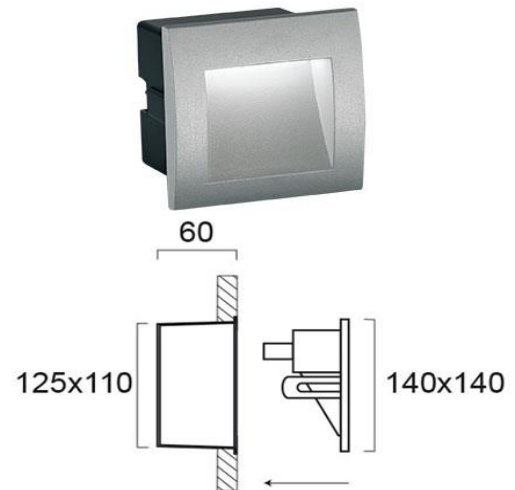

Product Datasheet

Code	4137700
Description	Wall Lamp Led D:140x140 Riva
Family	RIVA
Type	WALL LIGHTS
Type of Lamp	LED MODULE
Watt	LED 3W
Volt	220-240V
Hertz	50-60 Hz
Class	I
IP	IP65
Environment	OUTDOOR
Color	GREY
Material	ELECTROSTATIC PAINTED ALUMINIUM
Length	W:140
Height	H:140
Width	
Kelvin	3000K
Lumen	210 Lm
Beam Angle	
Dimmable	NON