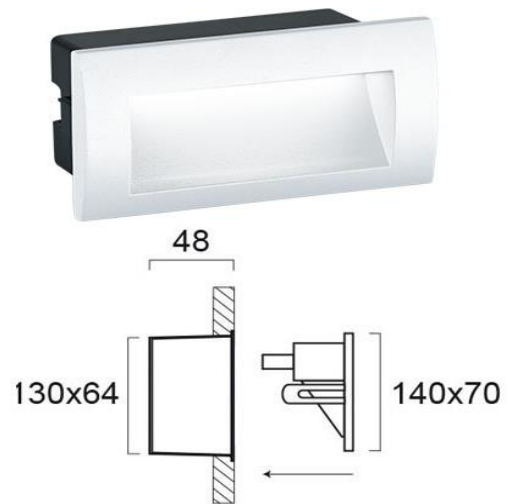

Product Datasheet

Code	4124901
Description	Recessed Wall Lamp 140x70 Riva
Family	RIVA
Type	WALL LIGHTS
Type of Lamp	LED MODULE
Watt	LED 3W
Volt	220-240V
Hertz	50-60 Hz
Class	I
IP	IP65
Environment	OUTDOOR
Color	WHITE
Material	ELECTROSTATIC PAINTED ALUMINIUM
Length	W:140
Height	H:70
Width	
Kelvin	3000K
Lumen	210 Lm
Beam Angle	
Dimmable	NON