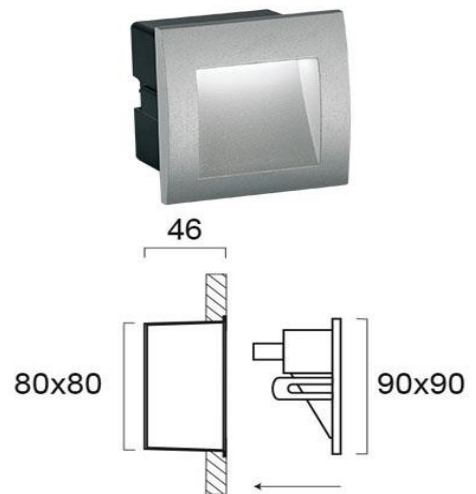

Product Datasheet

Code	4124800
Description	Wall Recessed Light 90x90 Riva
Family	RIVA
Type	WALL LIGHTS
Type of Lamp	LED MODULE
Watt	LED 1,5W
Volt	220-240V
Hertz	50-60 Hz
Class	I
IP	IP65
Environment	OUTDOOR
Color	GREY
Material	ELECTROSTATIC PAINTED ALUMINIUM
Length	W:90
Height	H:90
Width	
Kelvin	3000K
Lumen	105 Lm
Beam Angle	
Dimmable	NON