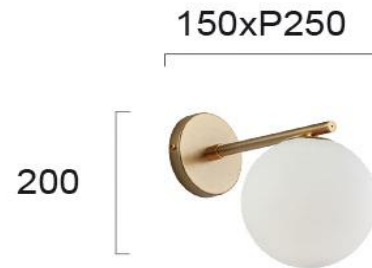

Product Datasheet

Code	3094700
Description	Wall Light Straight Arm Globe
Family	GLOBE
Type	WALL LIGHTS
Type of Lamp	E14 CFL / LED
Watt	MAX 7W
Volt	220-240V
Hertz	50-60 Hz
Class	I
IP	IP20
Environment	INDOOR
Color	WHITE / BLACK / GOLD
Material	GLASS / ELECTROSTATIC PAINTED STEEL
Length	D: 150
Height	H: 200
Width	P: 250