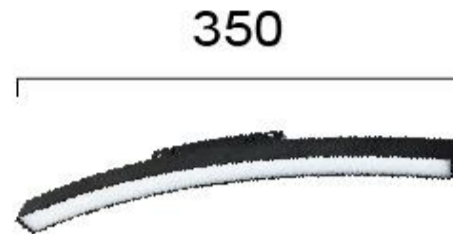

Product Datasheet

Code	4282100
Description	Linear Magnetic Curvy Track Light Magnetic
Family	MAGNETIC
Type	SPOTLIGHTS
Type of Lamp	LED module
Watt	12W
Volt	48 VDC
Hertz	---
Class	Class II
IP	IP20
Environment	Indoor
Color	BLACK
Material	ELECTROSTATIC PAINTED ALUMINIUM
Length	L:350
Height	H:20
Width	
Kelvin	3000K
Lumen	516 Lm
Beam Angle	CRI 94
Dimmable	Non-Dimmable