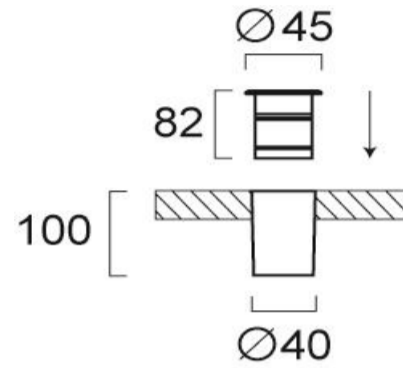

Product Datasheet

Code	4285400
Description	Ground Recessed Luminaire Smart
Family	SMART
Type	FLOOR
Type of Lamp	LED module
Watt	3W
Volt	12-24V AC-DC
Hertz	---
Class	Class III
IP	IP65/IP67
Environment	Outdoor
Color	INOX
Material	STAINLESS STEEL/ALUMINIUM
Length	D:45
Height	H:82
Width	
Kelvin	3000K
Lumen	161 Lm
Beam Angle	Beam Angle 25* / CRI 82
Dimmable	Non-Dimmable