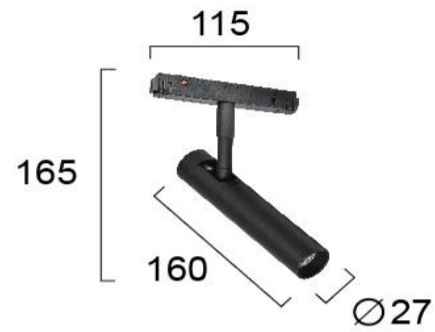

Product Datasheet

Code	4281800
Description	Magnetic Straight Track Spot Light Black Magnetic
Family	MAGNETIC
Type	SPOTLIGHTS
Type of Lamp	LED module
Watt	5W
Volt	48 VDC
Hertz	---
Class	Class III
IP	IP20
Environment	Indoor
Color	BLACK
Material	ELECTROSTATIC PAINTED ALUMINIUM
Length	D: 27
Height	H:165
Width	P:160
Kelvin	3000K
Lumen	195 Lm
Beam Angle	Beam Angle 38* / CRI 93
Dimmable	Non-Dimmable