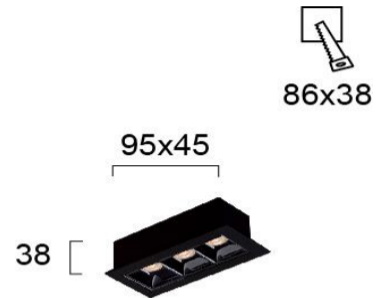

Product Datasheet

Code	4281700
Description	Recessed Spot L:95 Aden
Family	ADEN
Type	SPOTLIGHTS
Type of Lamp	LED module
Watt	7W
Volt	220-240 VAC
Hertz	50-60 Hz
Class	Class II
IP	IP20
Environment	Indoor
Color	SAND BLACK
Material	ELECTROSTATIC PAINTED ALUMINIUM
Length	L:95
Height	H:38
Width	W:45
Kelvin	3000K
Lumen	451 Lm
Beam Angle	Beam Angle 30* / CRI 84 / UGR<25
Dimmable	Non-Dimmable