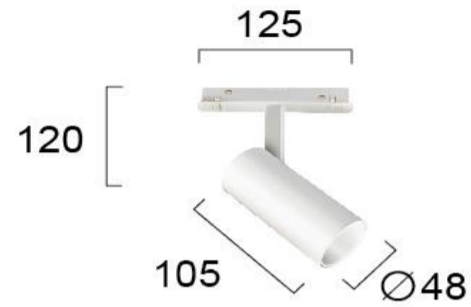

Product Datasheet

Code	4244001
Description	Magnetic Track Spot Light Magnetic
Family	MAGNETIC
Type	SPOTLIGHTS
Type of Lamp	LED module
Watt	13W
Volt	48 VDC
Hertz	---
Class	Class III
IP	IP20
Environment	Indoor
Color	WHITE
Material	ELECTROSTATIC PAINTED ALUMINIUM
Length	D:48
Height	H:120
Width	P:105
Kelvin	3000K
Lumen	570 Lm
Beam Angle	Beam Angle 24* / CRI 91 / UGR<23
Dimmable	Dimmable