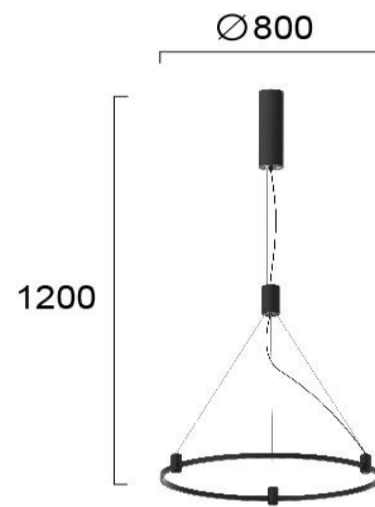

Product Datasheet

Code	4269700
Description	Track Rail Suspended Ring Hoop
Family	HOOP
Type	SPARE PARTS
Type of Lamp	
Watt	
Volt	Output of Power Supply
Hertz	
Class	Class I
IP	IP20
Environment	Indoor
Color	BLACK
Material	ALUMINIUM
Length	D:800
Height	H:1200
Width	