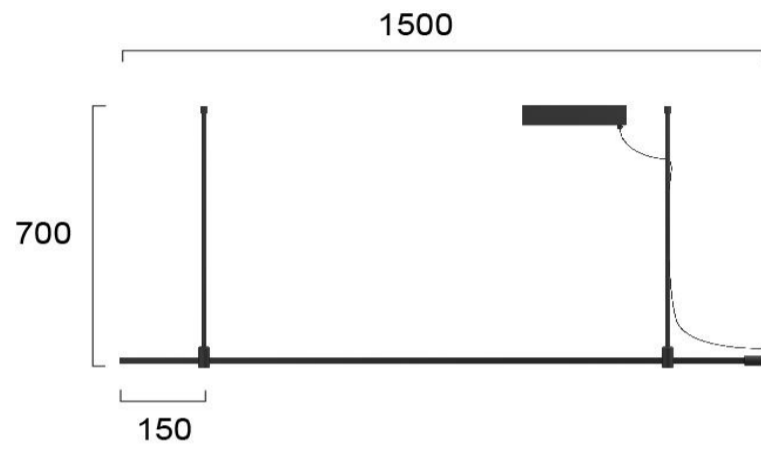

Product Datasheet

Code	4269500
Description	Track Rail Suspended Hoop
Family	HOOP
Type	SPARE PARTS
Type of Lamp	
Watt	
Volt	Output of Power Supply
Hertz	
Class	Class I
IP	IP20
Environment	Indoor
Color	BLACK
Material	ALUMINIUM
Length	L:1500
Height	H:700
Width	