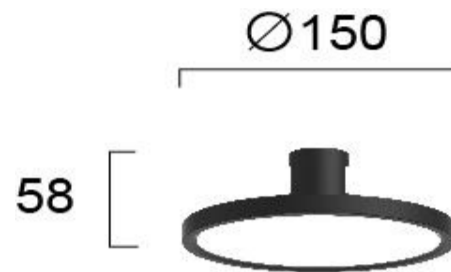

Product Datasheet

Code	4269400
Description	Spot Light for Track 24VDC Black Hoop
Family	HOOP
Type	SPOTLIGHTS
Type of Lamp	LED module
Watt	10W
Volt	24 VDC
Hertz	
Class	Class III
IP	IP20
Environment	Indoor
Color	BLACK
Material	ALUMINIUM
Length	D:150
Height	H:58
Width	
Kelvin	3000K
Lumen	685 Lm
Beam Angle	Beam Angle 100* / CRI 84
Dimmable	Non-Dimmable