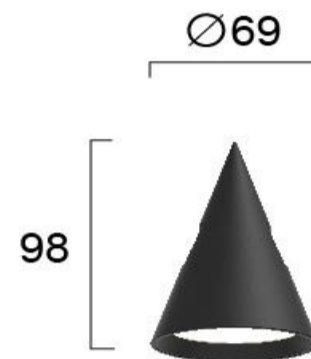

Product Datasheet

Code	4269300
Description	Spot Light for Track 24VDC Black Hoop
Family	HOOP
Type	SPOTLIGHTS
Type of Lamp	LED module
Watt	5W
Volt	24 VDC
Hertz	
Class	Class III
IP	IP20
Environment	Indoor
Color	BLACK
Material	ALUMINIUM
Length	D:69
Height	H:98
Width	
Kelvin	3000K
Lumen	324 Lm
Beam Angle	Beam Angle 100* / CRI 81
Dimmable	Non-Dimmable