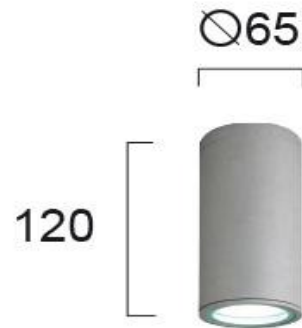

Product Datasheet

Code	4080500
Description	Outdoor Ceiling Lamp D:65 Sotris
Family	SOTRIS
Type	CEILING
Type of Lamp	GU10
Watt	MAX 35W
Volt	220-240V
Hertz	50-60 Hz
Class	I
IP	IP44
Environment	OUTDOOR
Color	GREY
Material	ELECTROSTATIC PAINTED ALUMINIUM
Length	D:65
Height	H:120
Width	