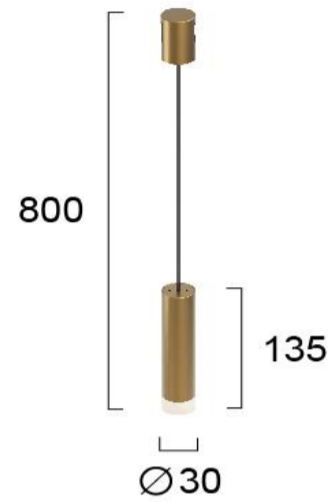

Product Datasheet

Code	4269001
Description	Pendant Spot Light for Track 24VDC Gold Hoop
Family	HOOP
Type	SPOTLIGHTS
Type of Lamp	LED module
Watt	3W
Volt	24 VDC
Hertz	
Class	Class III
IP	IP20
Environment	Indoor
Color	GOLD
Material	ALUMINIUM
Length	D:30
Height	H:800
Width	
Kelvin	3000K
Lumen	186 Lm
Beam Angle	Beam Angle 36* / CRI 90
Dimmable	Non-Dimmable