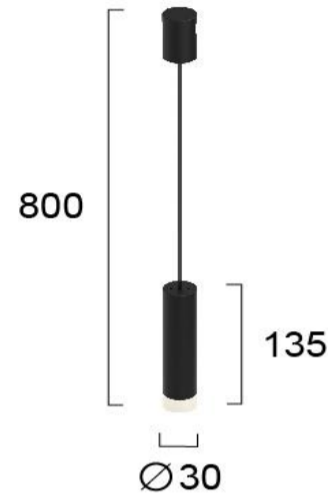

Product Datasheet

Code	4269000
Description	Pendant Spot Light for Track 24VDC Black Hoop
Family	HOOP
Type	SPOTLIGHTS
Type of Lamp	LED module
Watt	3W
Volt	24 VDC
Hertz	
Class	Class III
IP	IP20
Environment	Indoor
Color	BLACK
Material	ALUMINIUM
Length	D:30
Height	H:800
Width	
Kelvin	3000K
Lumen	186 Lm
Beam Angle	Beam Angle 36* / CRI 90
Dimmable	Non-Dimmable