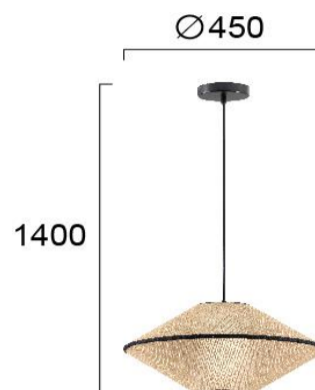

Product Datasheet

Code	4270200
Description	Pendant light D:450 Amica
Family	AMICA
Type	PENDANT
Type of Lamp	E27
Watt	1 x MAX 40W
Volt	220-240V
Hertz	50-60 Hz
Class	
IP	IP20
Environment	Indoor
Color	NATURAL / BLACK
Material	FABRIC SHADE / ELECTROSTATIC PAINTED STEEL
Length	D:450
Height	H:1400
Width	