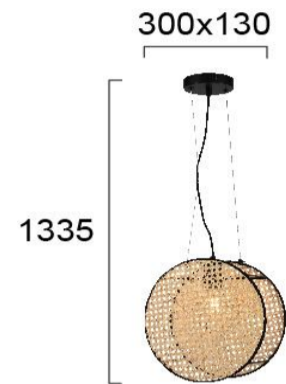

Product Datasheet

Code	4267800
Description	Pendant Light Gheisa
Family	GHEISA
Type	PENDANT
Type of Lamp	E27
Watt	1 x MAX 40W
Volt	220-240 VAC
Hertz	50-60 Hz
Class	Class II
IP	IP20
Environment	Indoor
Color	NATURAL / BLACK
Material	RATTAN / ELECTROSTATIC PAINTED STEEL
Length	D:300
Height	H:1335
Width	W:130