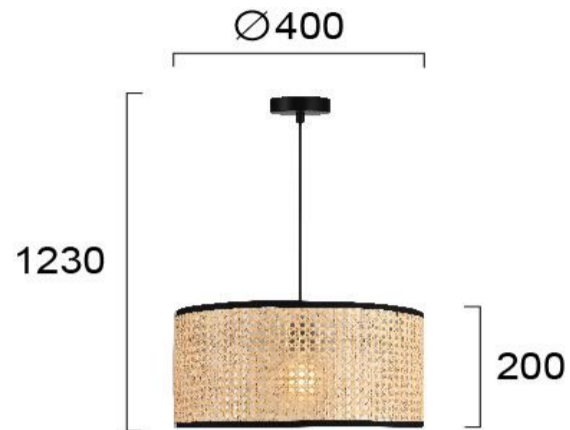

Product Datasheet

Code	4267700
Description	Pendant Light Gheisa
Family	GHEISA
Type	PENDANT
Type of Lamp	E27
Watt	1 x MAX 40W
Volt	220-240 VAC
Hertz	50-60 Hz
Class	II
IP	IP20
Environment	Indoor
Color	NATURAL / BLACK
Material	RATTAN / ELECTROSTATIC PAINTED STEEL
Length	D:400
Height	H:1230
Width	