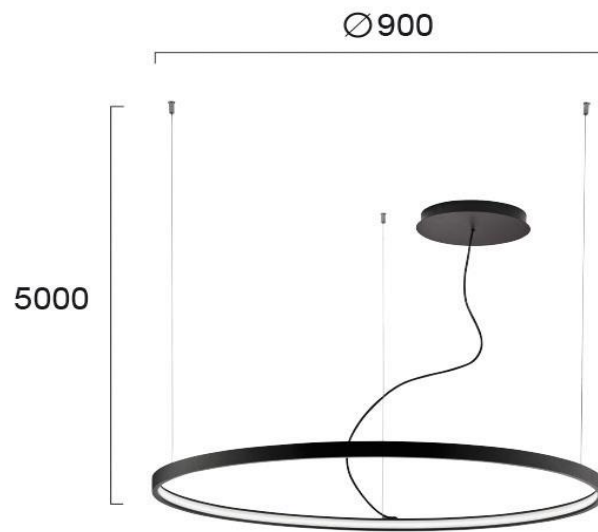

Product Datasheet

| | |
|---------------------|-----------------------------------|
| Code | 4224301 |
| Description | Pendant Light Black D:900 Verdi |
| Family | VERDI |
| Type | PENDANT |
| Type of Lamp | LED module |
| Watt | 54W |
| Volt | 220-240 VAC |
| Hertz | 50-60 Hz |
| Class | I |
| IP | IP20 |
| Environment | Indoor |
| Color | BLACK |
| Material | ALUMINIUM |
| Length | D:900 |
| Height | H:5000 |
| Width | |
| Kelvin | 4000K |
| Lumen | 3600 Lm |
| Beam Angle | Beam Angle 120* / CRI>80 / UGR<28 |
| Dimmable | Non-Dimmable |