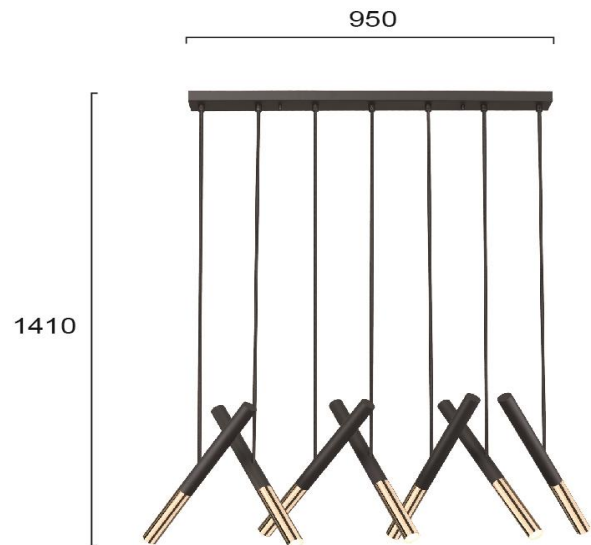

Product Datasheet

| | |
|---------------------|---|
| Code | 4265400 |
| Description | Suspended Light with Linear Ceiling Base Ballet |
| Family | BALLET |
| Type | PENDANT |
| Type of Lamp | LED module |
| Watt | 36,4W |
| Volt | 220-240 VAC |
| Hertz | 50-60 Hz |
| Class | Class I |
| IP | IP20 |
| Environment | Indoor |
| Color | ANODIZED GOLD / BLACK |
| Material | ELECTROSTATIC PAINTED STEEL / PLATED STEEL |
| Length | L:950 |
| Height | H:1410 |
| Width | W:320 |
| Kelvin | 3000K |
| Lumen | 3150 Lm |
| Beam Angle | Beam angle 90* / CRI 83 |
| Dimmable | Dimmable |