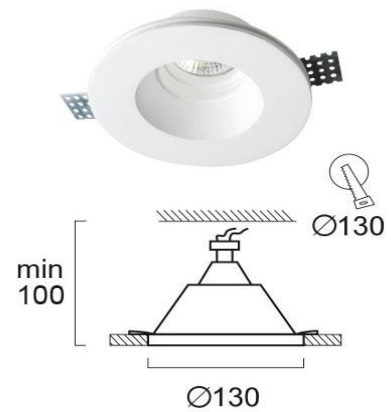

Product Datasheet

Code	4071500
Description	Recessed Spot Round Ceramic
Family	CERAMIC
Type	SPOTLIGHTS
Type of Lamp	GU10 / GU5.3 (MR16)
Watt	MAX 35W
Volt	230V / 12V
Hertz	50-60 Hz
Class	II, III
IP	IP20
Environment	INDOOR
Color	WHITE
Material	CERAMIC
Length	D:130
Height	H:100 MIN
Width	