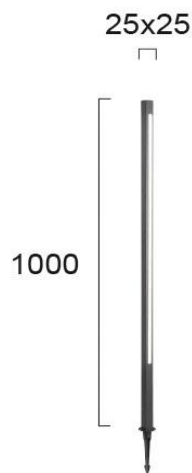

Product Datasheet

Code	4262400
Description	Outdoor Floor Lamp Liam
Family	LIAM
Type	FLOOR
Type of Lamp	LED module
Watt	15W
Volt	220-240 VAC
Hertz	50-60 Hz
Class	II
IP	IP65
Environment	Outdoor
Color	DARK GREY
Material	ALUMINIUM / PC
Length	D:25
Height	H:1000
Width	
Kelvin	3000K
Lumen	600 Lm
Beam Angle	BEAM ANGLE 110*
Dimmable	Non-Dimmable