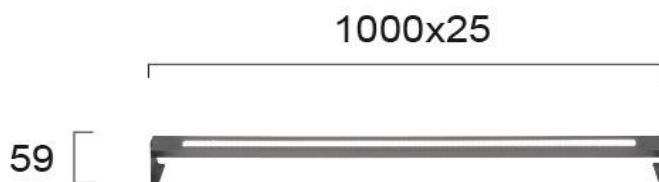

Product Datasheet

Code	4262500
Description	Wall Washer L:1000 Levi
Family	LEVI
Type	VARIANT
Type of Lamp	LED module
Watt	15W
Volt	220-240 VAC
Hertz	50-60 Hz
Class	II
IP	IP65
Environment	Outdoor
Color	DARK GREY
Material	ALUUMINIUM / PC
Length	L:1000
Height	H:59
Width	W:65
Kelvin	3000K
Lumen	600 Lm
Beam Angle	Beam angle 110*
Dimmable	Non-Dimmable