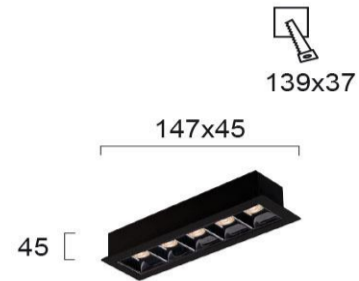

Product Datasheet

Code	4260700
Description	Recessed Spot Light Aden
Family	ADEN
Type	SPOTLIGHTS
Type of Lamp	LED module
Watt	11W
Volt	220-240 VAC
Hertz	50-60 Hz
Class	Class II
IP	IP20
Environment	Indoor
Color	SAND BLACK
Material	ELECTROSTATIC PAINTED ALUMINIUM
Length	L:147
Height	H:44
Width	W:45
Kelvin	3000K
Lumen	794 Lm
Beam Angle	Beam Angle 30* / CRI 84 / UGR<25
Dimmable	Non-Dimmable