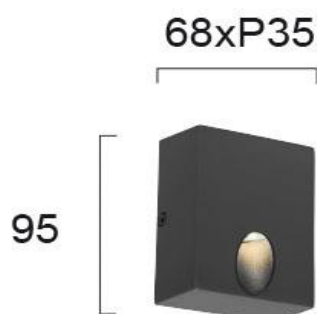

Product Datasheet

Code	4261301
Description	Wall Lamp dark Grey L:68 Poros
Family	POROS
Type	WALL LIGTHS
Type of Lamp	LED module
Watt	3W
Volt	220-240 VAC
Hertz	50-60 Hz
Class	I
IP	IP54
Environment	Outdoor
Color	ANTHRACITE
Material	ALUMINIUM
Length	L:68
Height	H:95
Width	P:35
Kelvin	3000K
Lumen	92 Lm
Beam Angle	BEAM ANGLE 60*
Dimmable	Non-Dimmable