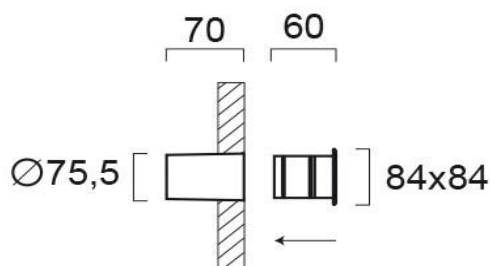

Product Datasheet

Code	4261200
Description	Recessed Spot Square Serifos
Family	SERIFOS
Type	WALL LIGTHS
Type of Lamp	LED module
Watt	3W
Volt	220-240 VAC
Hertz	50-60 Hz
Class	I
IP	IP54
Environment	Outdoor
Color	ANTHRACITE
Material	ALUMINIUM
Length	L:84
Height	H:84
Width	P:60
Kelvin	3000K
Lumen	146 Lm
Beam Angle	BEAM ANGLE 50*
Dimmable	Non-Dimmable